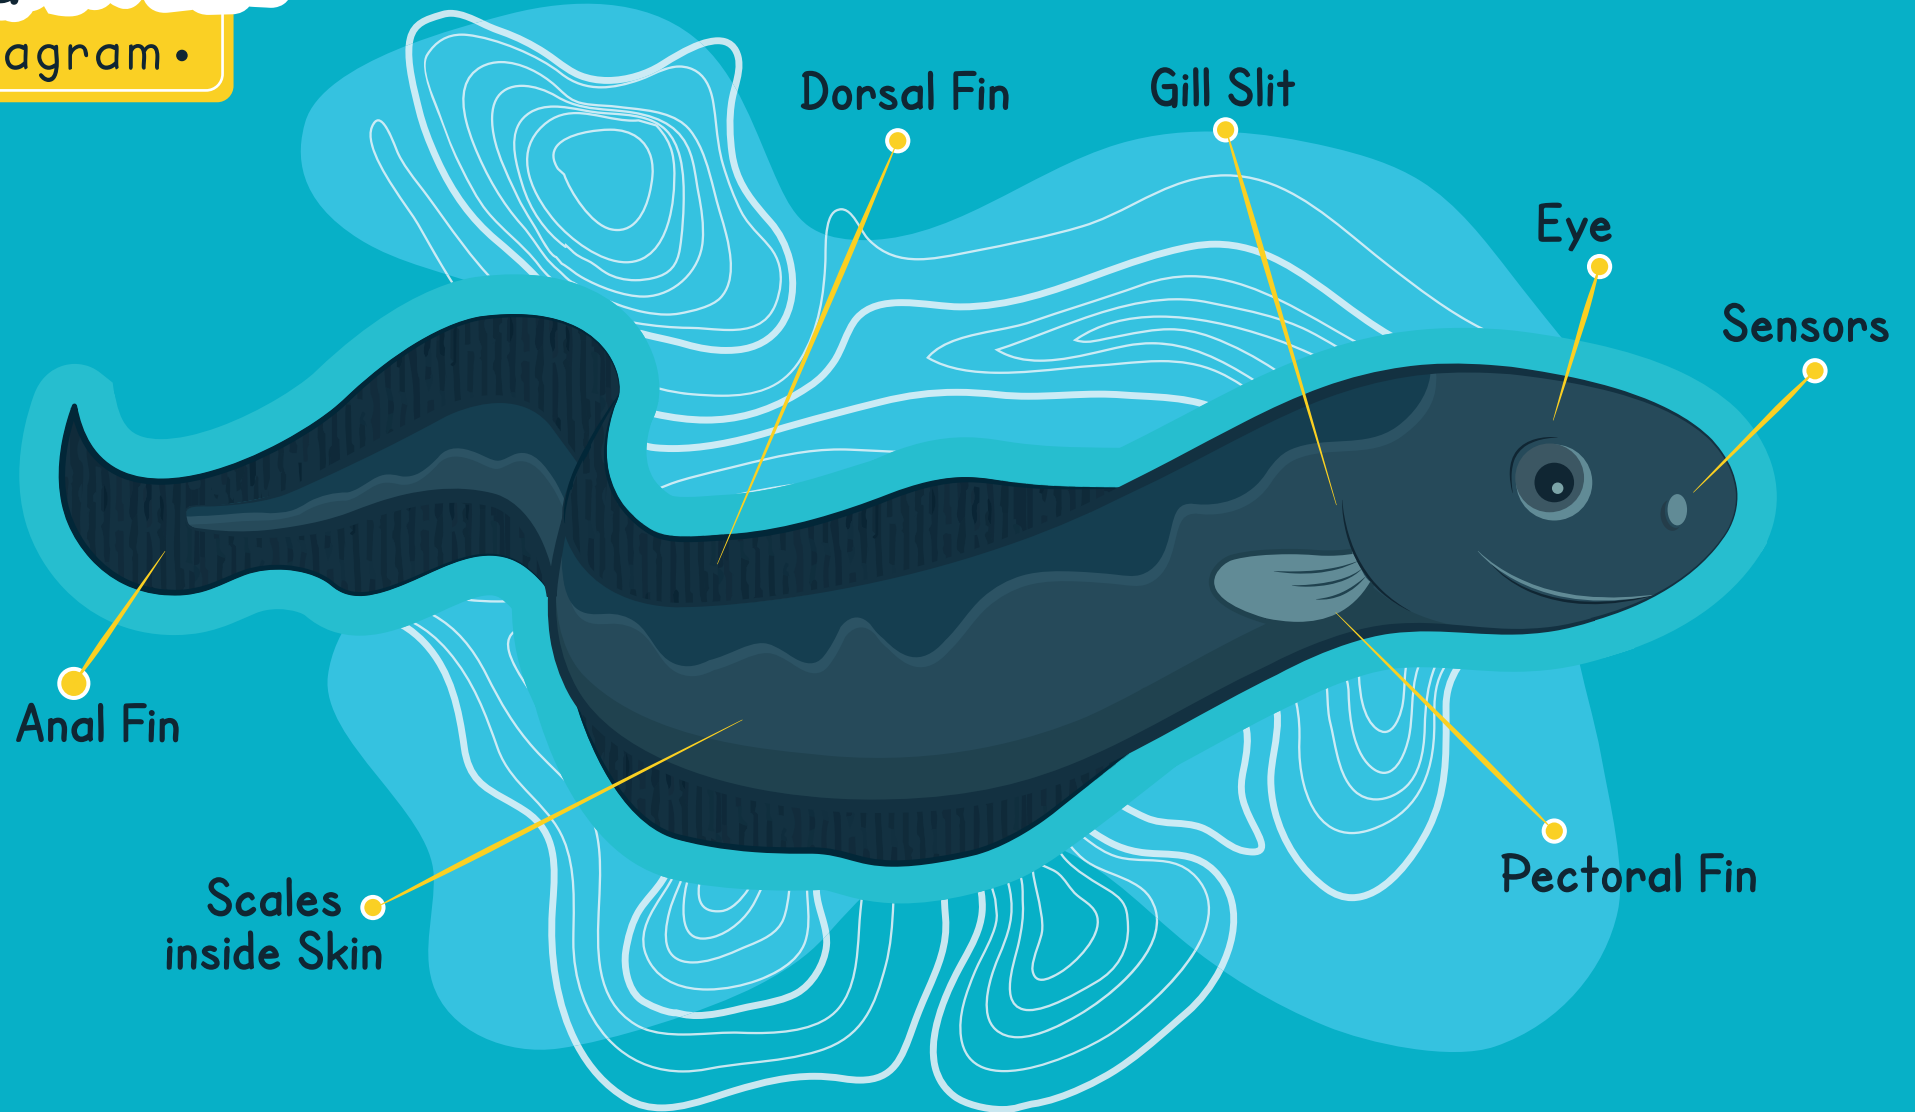

LONGFIN EEL

• diagram •

DID YOU KNOW?

- Female longfin eels usually have a big bulgy head but as they prepare to migrate their heads get thinner like a bullet.
- Their eyes grow to twice the normal size to see in the deep dark ocean.
- Eels store fat and then stop eating to make way for the sexual organs to grow.